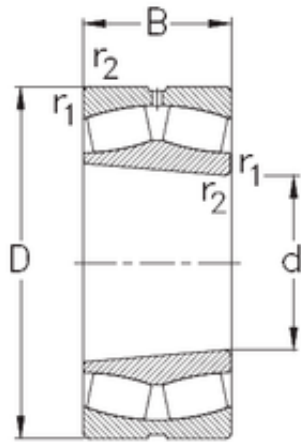

KOYO MANUFACTURING (THAILAND)CO.,LTD.

90 mm x 160 mm x 52,4 mm NKE 23218-K-MB-W33 spherical roller bearings

Bearing No. 23218-K-MB-W33

Size	90x160x52.4 mm
Bore Diameter	90 mm
Outer Diameter	160 mm
Width	52,4 mm
d	90 mm
D	160 mm
B	52,4 mm
C	52,4 mm
r1 min.	2 mm
r2 min.	2 mm
Weight	4,6 Kg
Basic dynamic load rating (C)	303 kN
Basic static load rating (C0)	412 kN
Limiting speed	3800 r/min
Calculation factor (e)	0,33
Calculation factor (Y0)	1,9
Calculation factor (Y1)	2

23218-K-MB-W33 Bearing 2D drawings and 3D CAD models