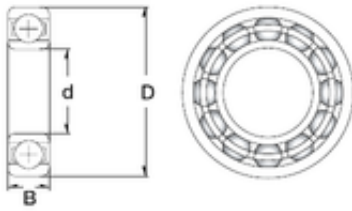

# KOYO MANUFACTURING (THAILAND)CO.,LTD.

25 mm x 62 mm x 17 mm ZEN 6305-2RS deep groove ball bearings

Bearing No. 6305-2RS

Size	25x62x17 mm
Bore Diameter	25 mm
Outer Diameter	62 mm
Width	17 mm
d	25 mm
D	62 mm
B	17 mm
C	17 mm
Weight	0,235 Kg
Basic dynamic load rating (C)	20,6 kN
Basic static load rating (C0)	11,2 kN

6305-2RS Bearing 2D drawings and 3D CAD models