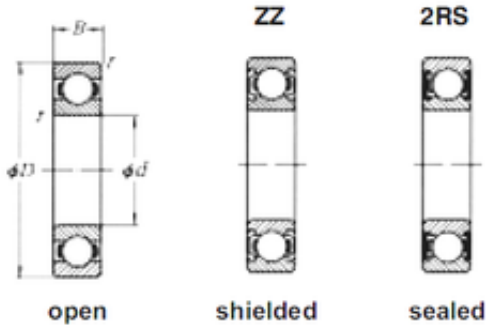

# KOYO MANUFACTURING (THAILAND)CO.,LTD.

105 mm x 160 mm x 26 mm Loyal 6021-2RS  
deep groove ball bearings

Bearing No. 6021-2RS

Size	105x160x26 mm
Bore Diameter	105 mm
Outer Diameter	160 mm
Width	26 mm
d	105 mm
D	160 mm
B	26 mm
C	26 mm

6021-2RS Bearing 2D drawings and 3D CAD models